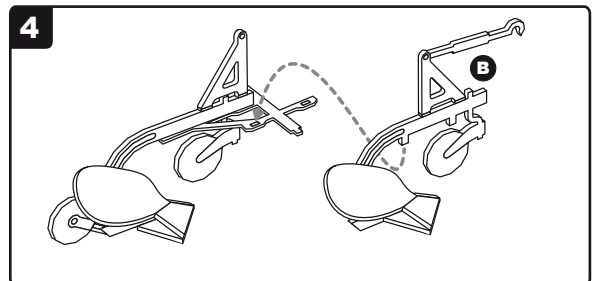

Tractor:
Artitec 387.287 (Ready)
Artitec 10.337 (Kit)