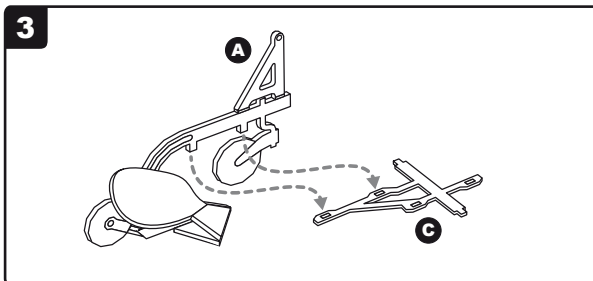

Tractor:
Artitec 387.287 (Ready)
Artitec 10.337 (Kit)