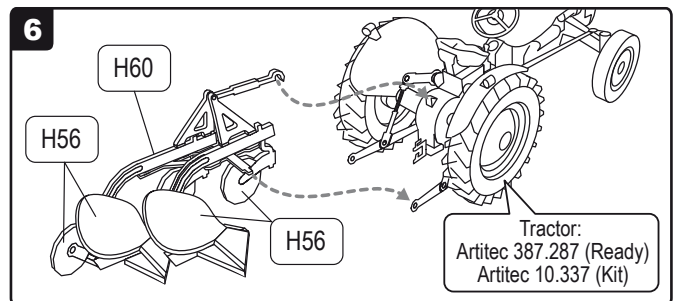

Tractor:
Artitec 387.287 (Ready)
Artitec 10.337 (Kit)